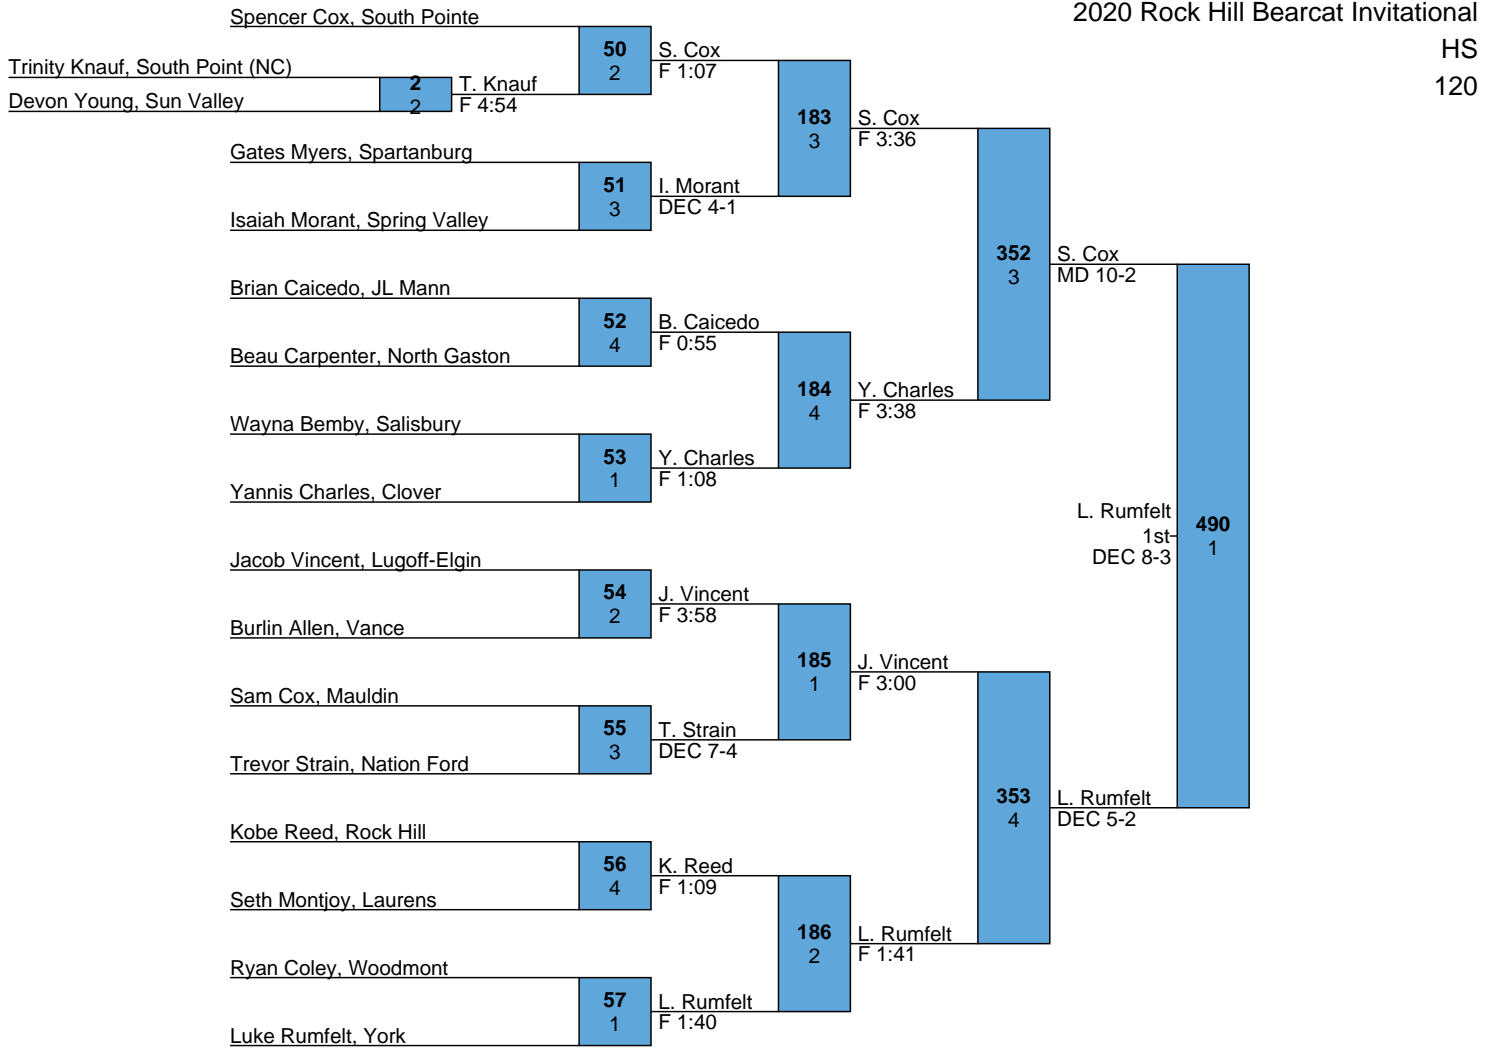

L417 B. Caicedo (2:53) vs. B. Caicedo (5th DEC 6-4) - Winner: B. Caicedo (462 DEC 7-5)

L418 B. Carpenter vs. B. Carpenter

L354 B. Allen (1:27) vs. T. Strain (7th TF 18-2) - Winner: T. Strain (419 DEC 11-8)

L355 L. Strain vs. L. Strain